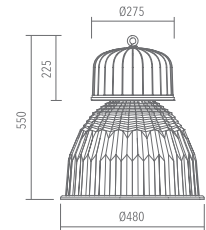

Accessories

Griglia di protezione
Wire guard

Codice / code	Codice / code
L90 00000 0 Ø 390	L90 00300 0 Ø 500
L90 00100 0 Ø 450	L90 00400 0 Ø 580
L90 00200 0 Ø 480	L90 00500 0 Ø 680

E27 HEG max 250 W con commutatore*
E27 HEG max 250W with converter

Codice / code
K10 00100 0

E27 HEG max 150 W + 1m cavo*
E27 HEG max 150w + 1m cable

Codice / code
K10 00400 0

Doppio pressacavo (in-out)
Double cable-entry (in-out)

Codice / code
K10 00000 0 max 400W

Kit d'emergenza con accumulatore per lampada G24q-2 FSQ 18W*
Emergency kit with battery for lamp G24q-2 FSQ 18W

Codice / code
K10 00500 0 max 250W
K10 00600 0 max 400W